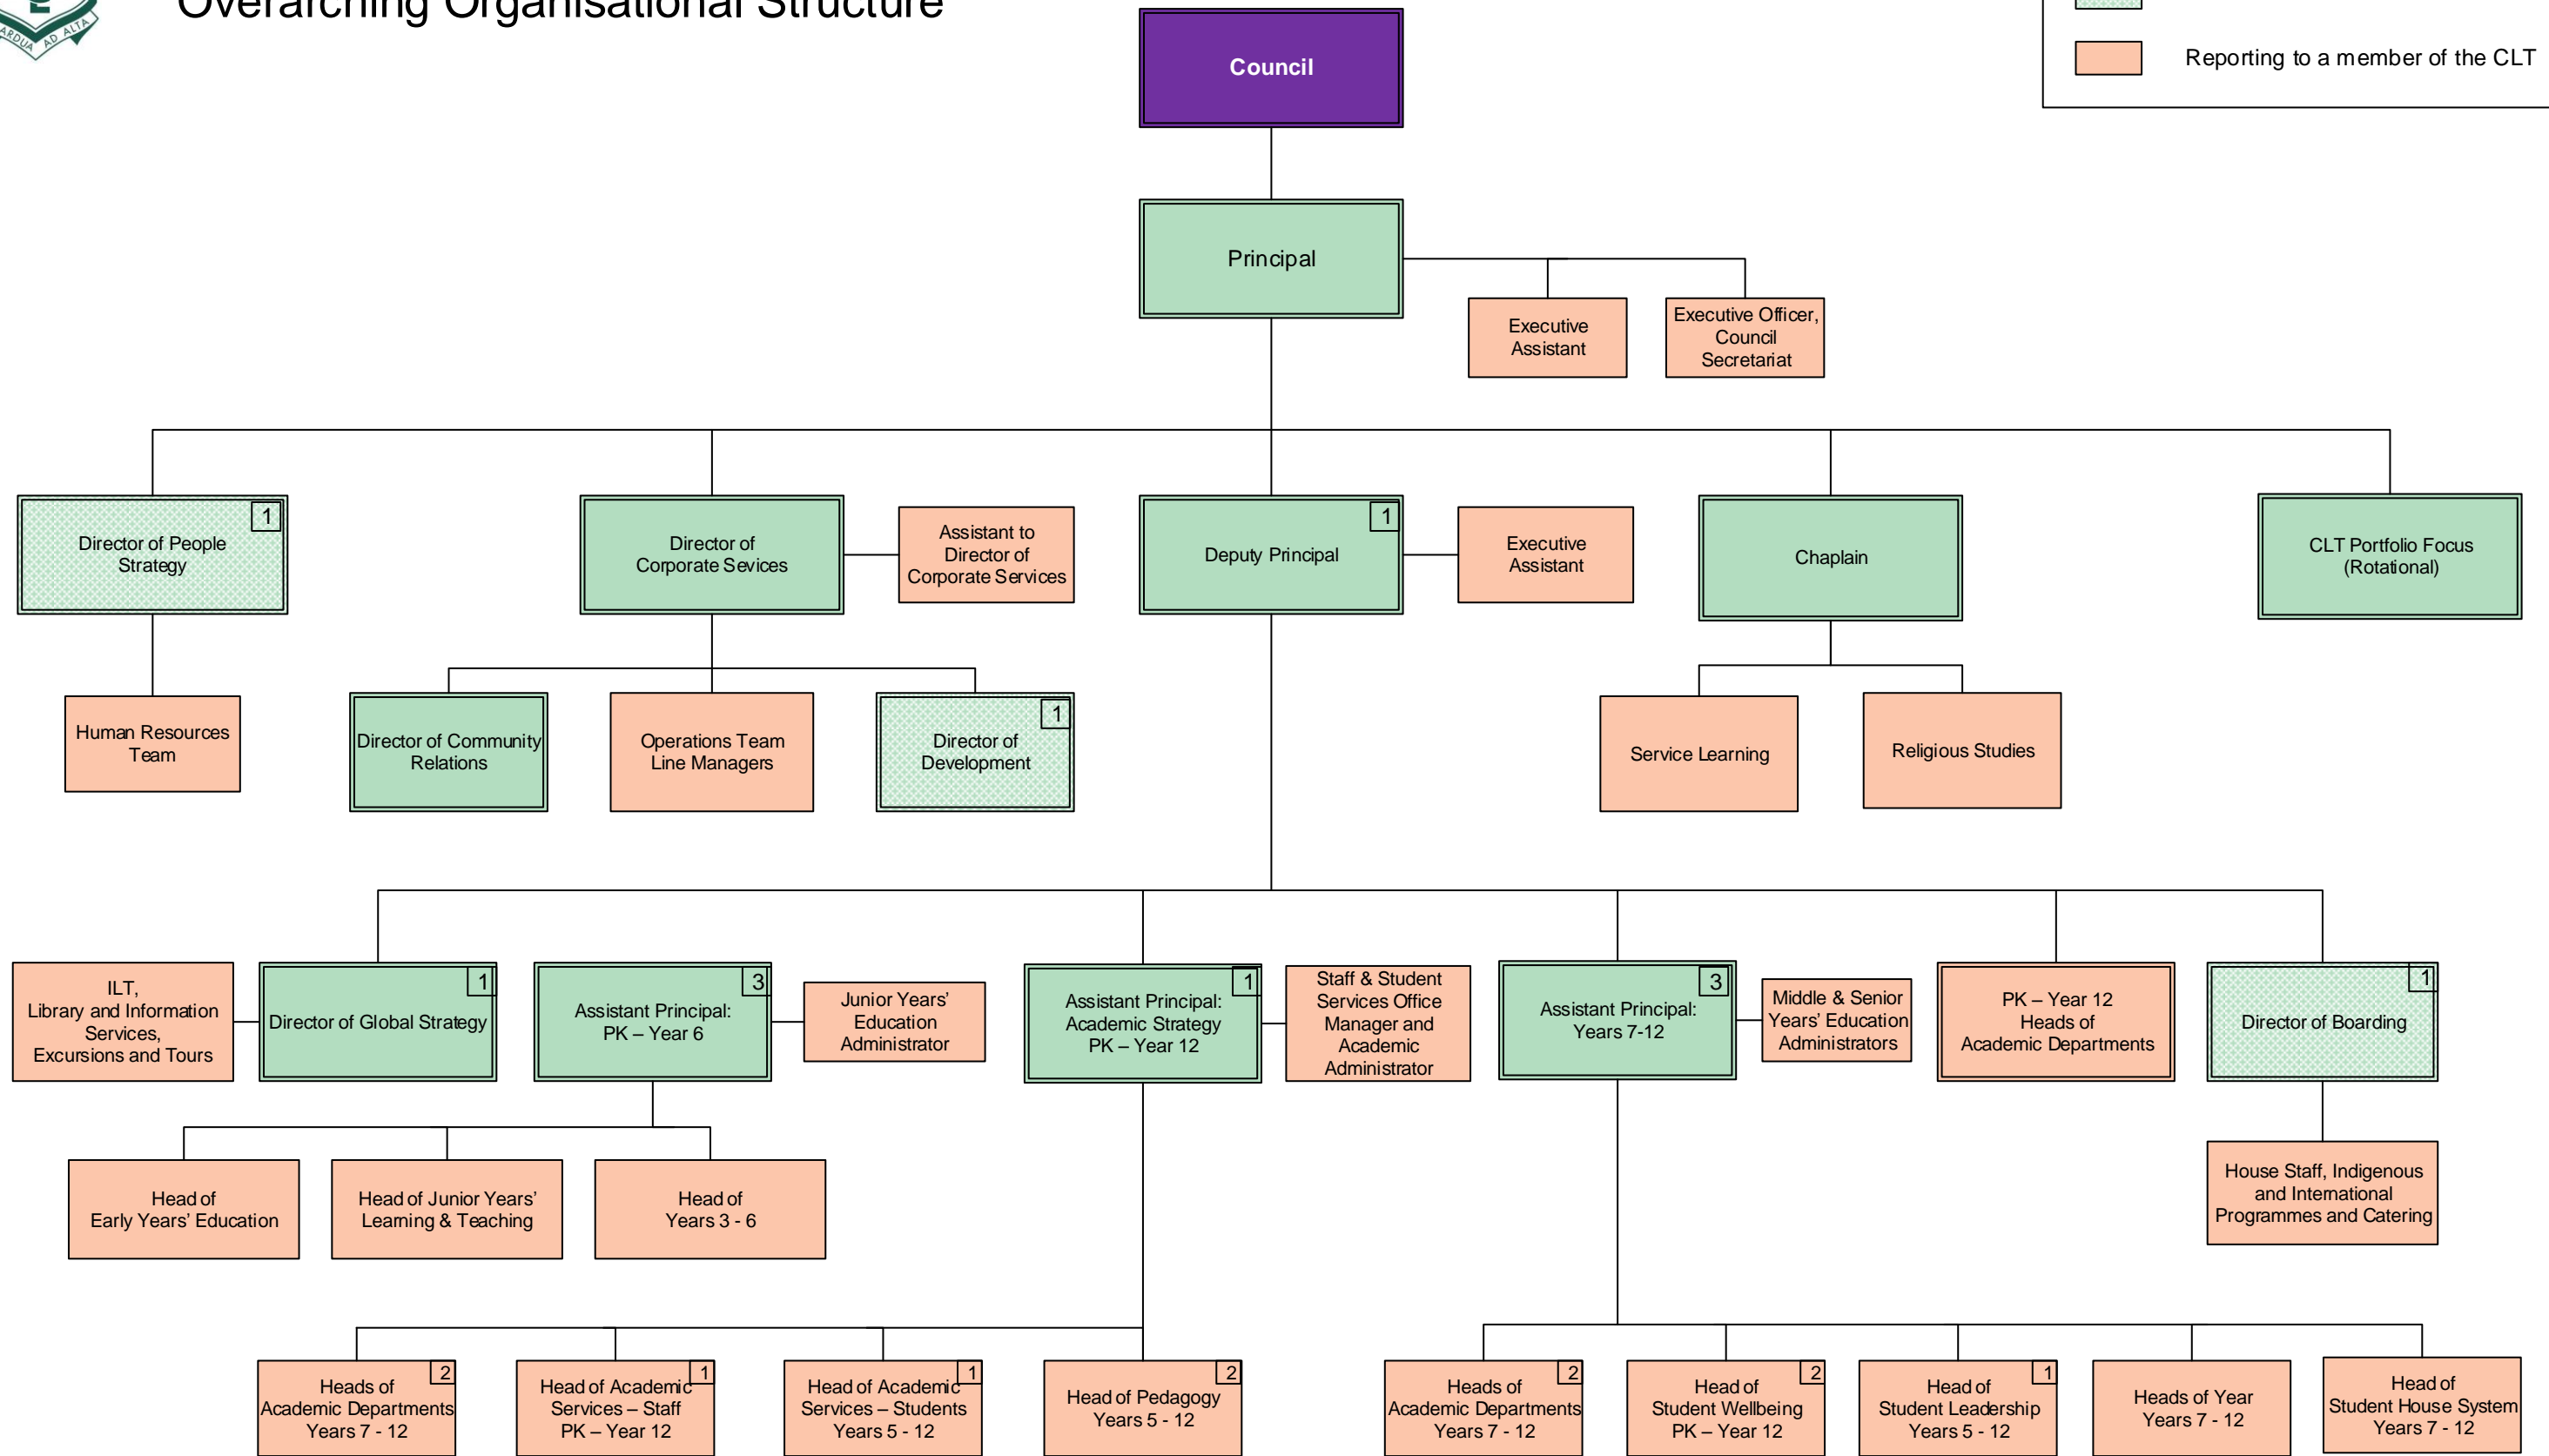

Methodist Ladies' College Overarching Organisational Structure

Co-ordination Roles, Teachers, Psychologists and Operational Team Members