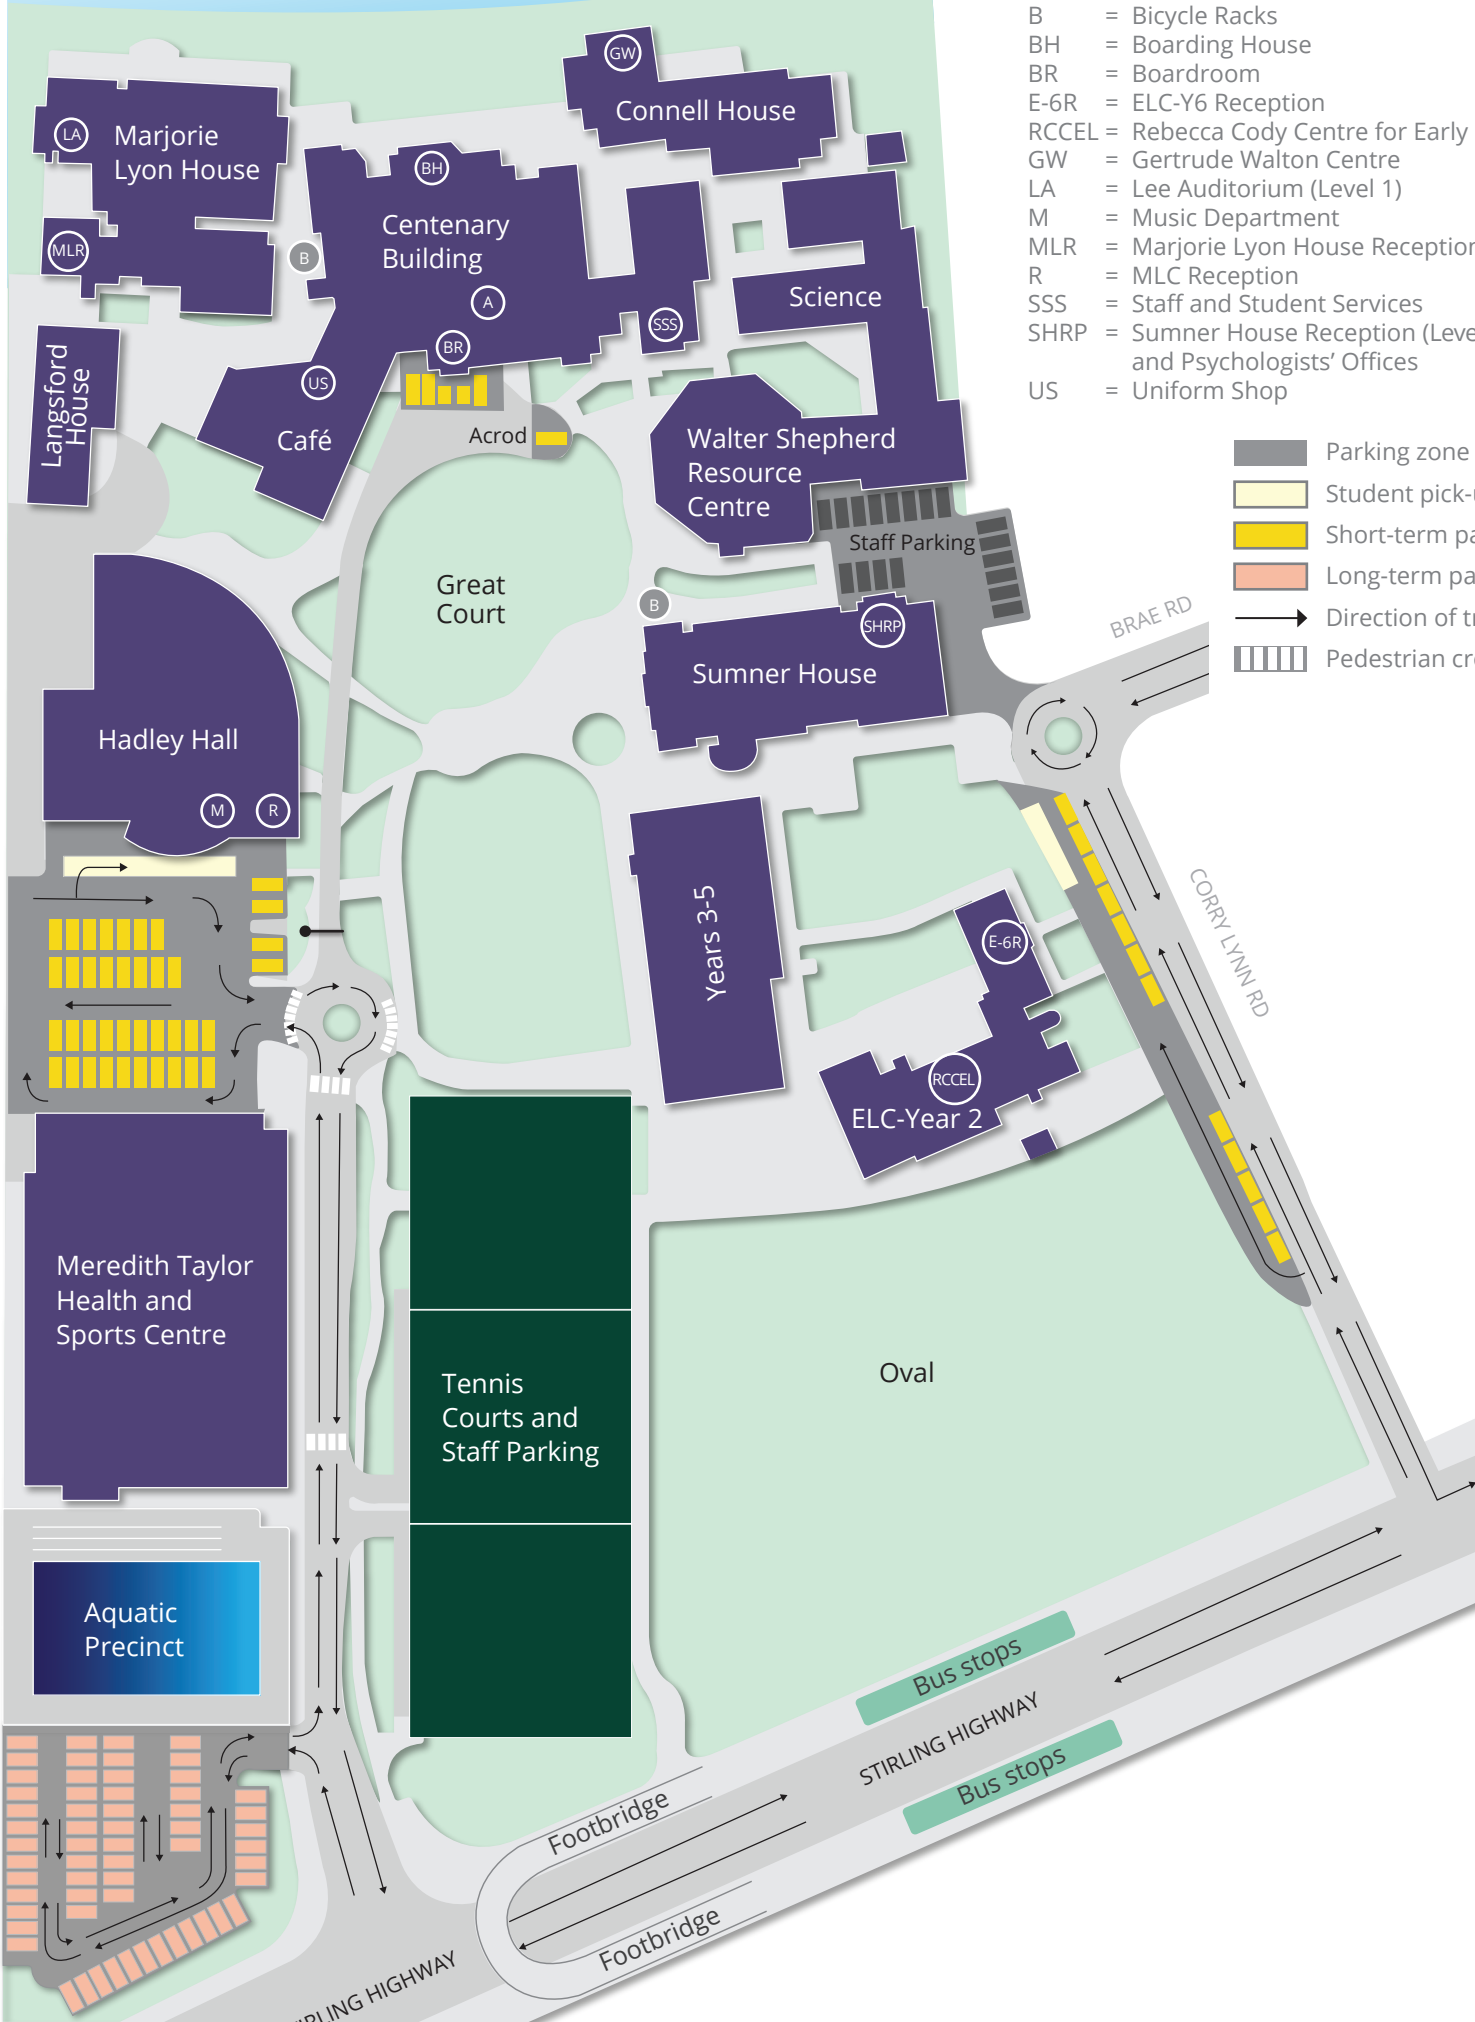

SWAN RIVER

KEY

- A = Administration
- B = Bicycle Racks
- BH = Boarding House
- BR = Boardroom
- E-6R = ELC-Y6 Reception
- RCCEL = Rebecca Cody Centre for Early Learning
- GW = Gertrude Walton Centre
- LA = Lee Auditorium (Level 1)
- M = Music Department
- MLR = Marjorie Lyon House Reception
- R = MLC Reception
- SSS = Staff and Student Services
- SHRP = Sumner House Reception (Level 3) and Psychologists' Offices
- US = Uniform Shop

- Parking zone
- Student pick-up zone
- Short-term parking zone
- Long-term parking zone
- Direction of traffic rotation
- Pedestrian crossing

Hadley Hall Car Park
36 Bays
1 ACROD Bay
Drop-off/Pick-up

MTHSC Car Park
58 Bays
2 ACROD Bay

Bus stops
STIRLING HIGHWAY
Bus stops

STIRLING HIGHWAY

Footbridge
Footbridge