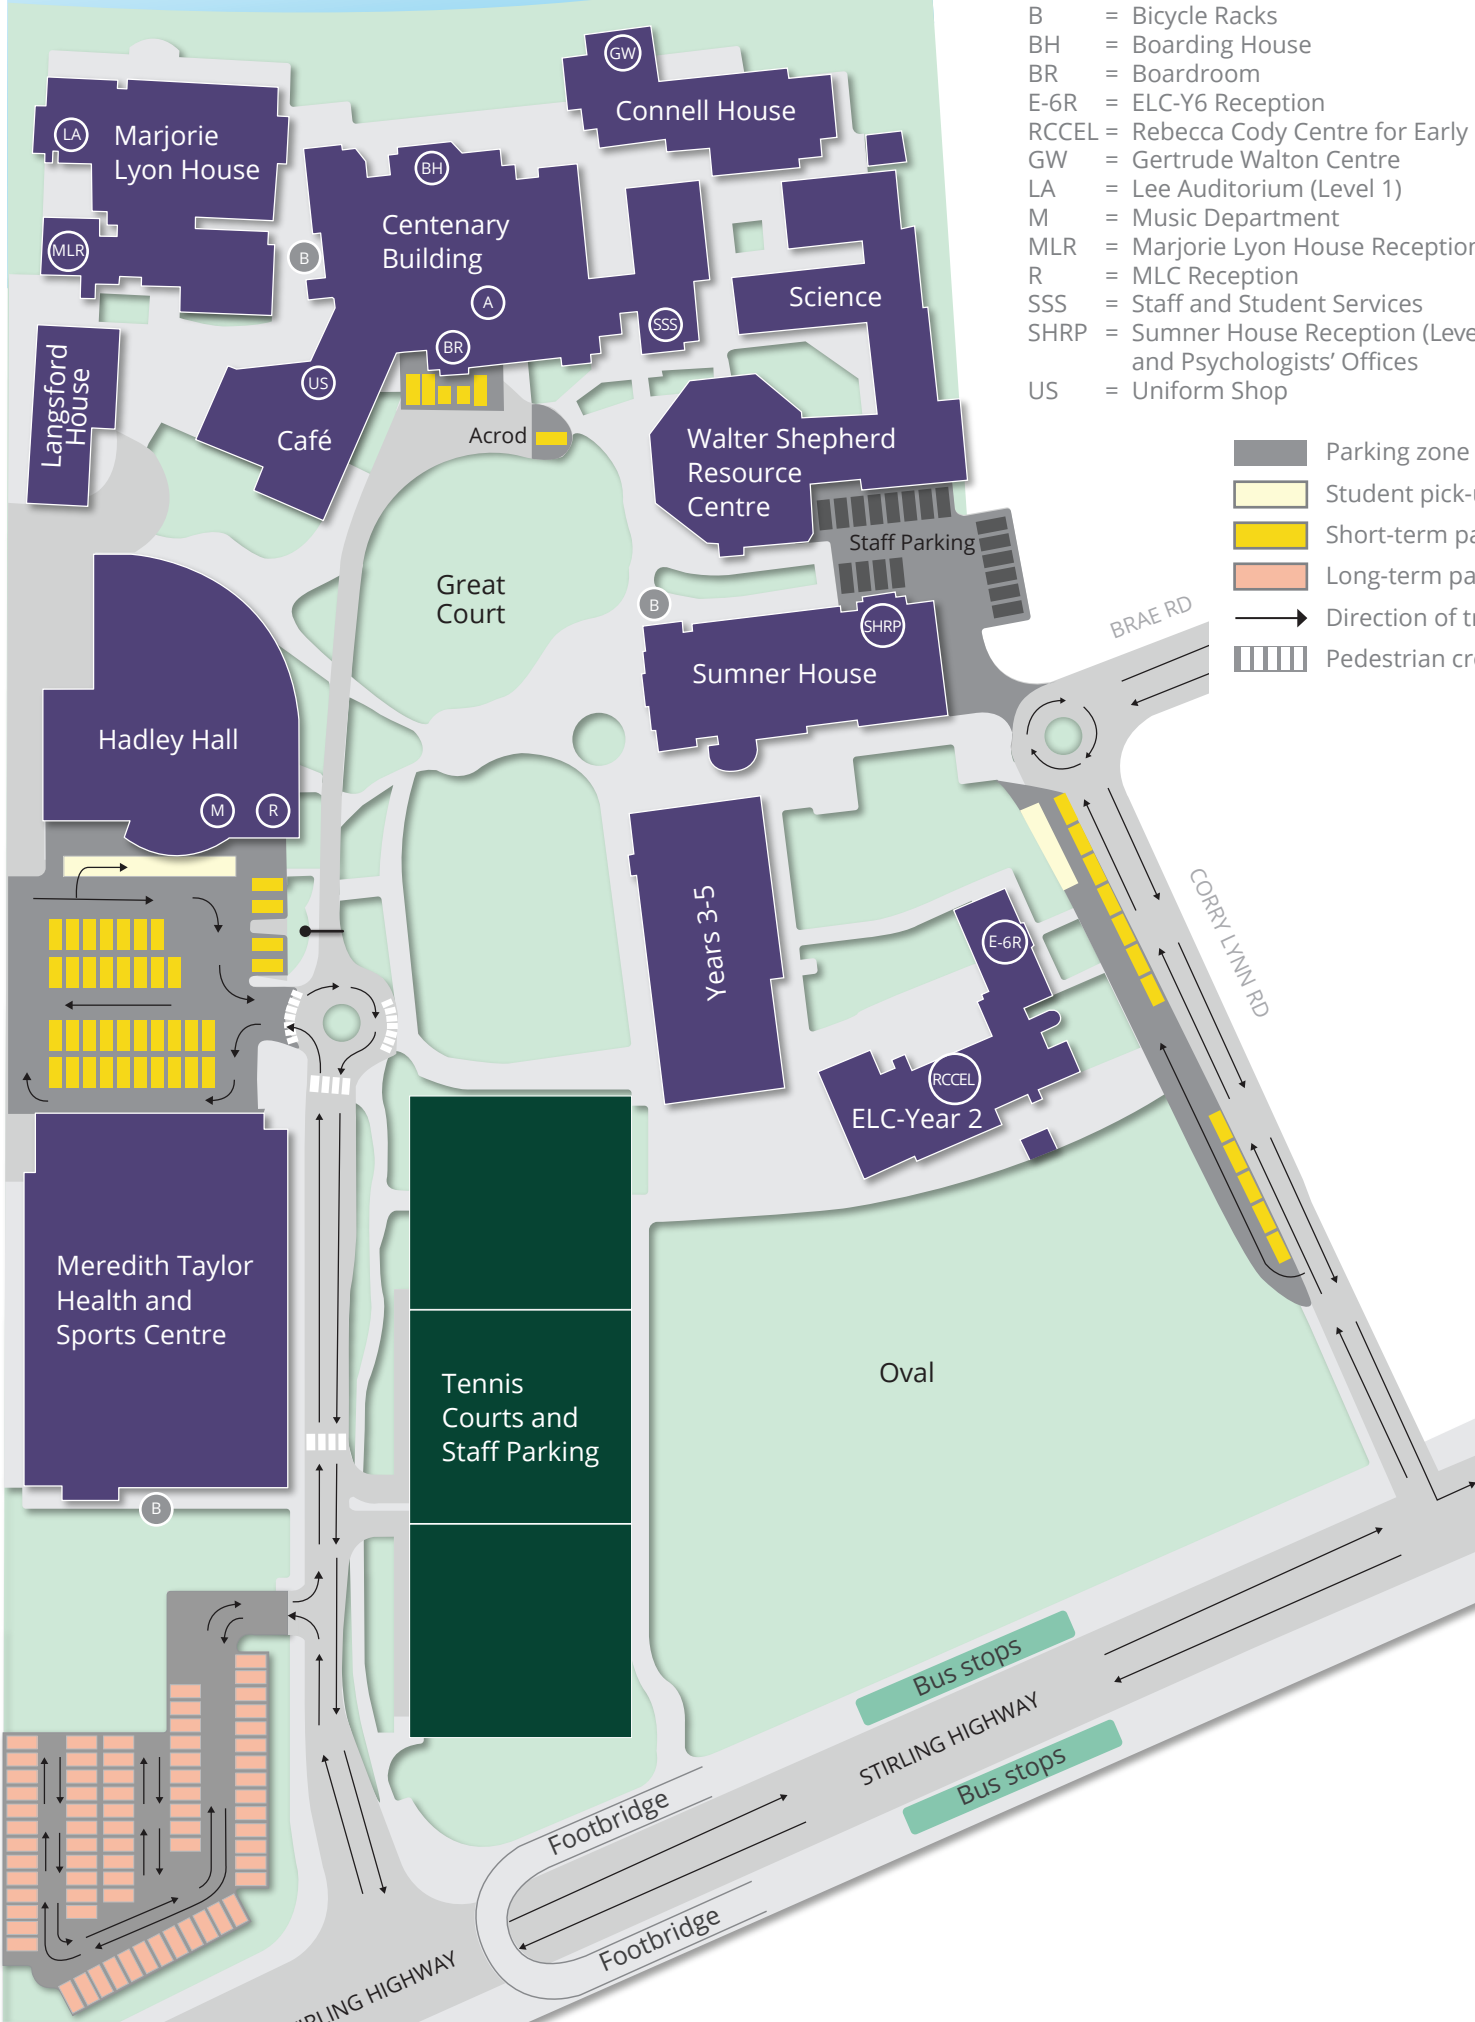

SWAN RIVER

**KEY**

- A = Administration
- B = Bicycle Racks
- BH = Boarding House
- BR = Boardroom
- E-6R = ELC-Y6 Reception
- RCCEL = Rebecca Cody Centre for Early Learning
- GW = Gertrude Walton Centre
- LA = Lee Auditorium (Level 1)
- M = Music Department
- MLR = Marjorie Lyon House Reception
- R = MLC Reception
- SSS = Staff and Student Services
- SHRP = Sumner House Reception (Level 3) and Psychologists' Offices
- US = Uniform Shop

-  Parking zone
-  Student pick-up zone
-  Short-term parking zone
-  Long-term parking zone
-  Direction of traffic rotation
-  Pedestrian crossing

Hadley Hall Car Park  
36 Bays  
1 ACROD Bay  
Drop-off/Pick-up

MTHSC Car Park  
70 Bays  
2 ACROD Bay