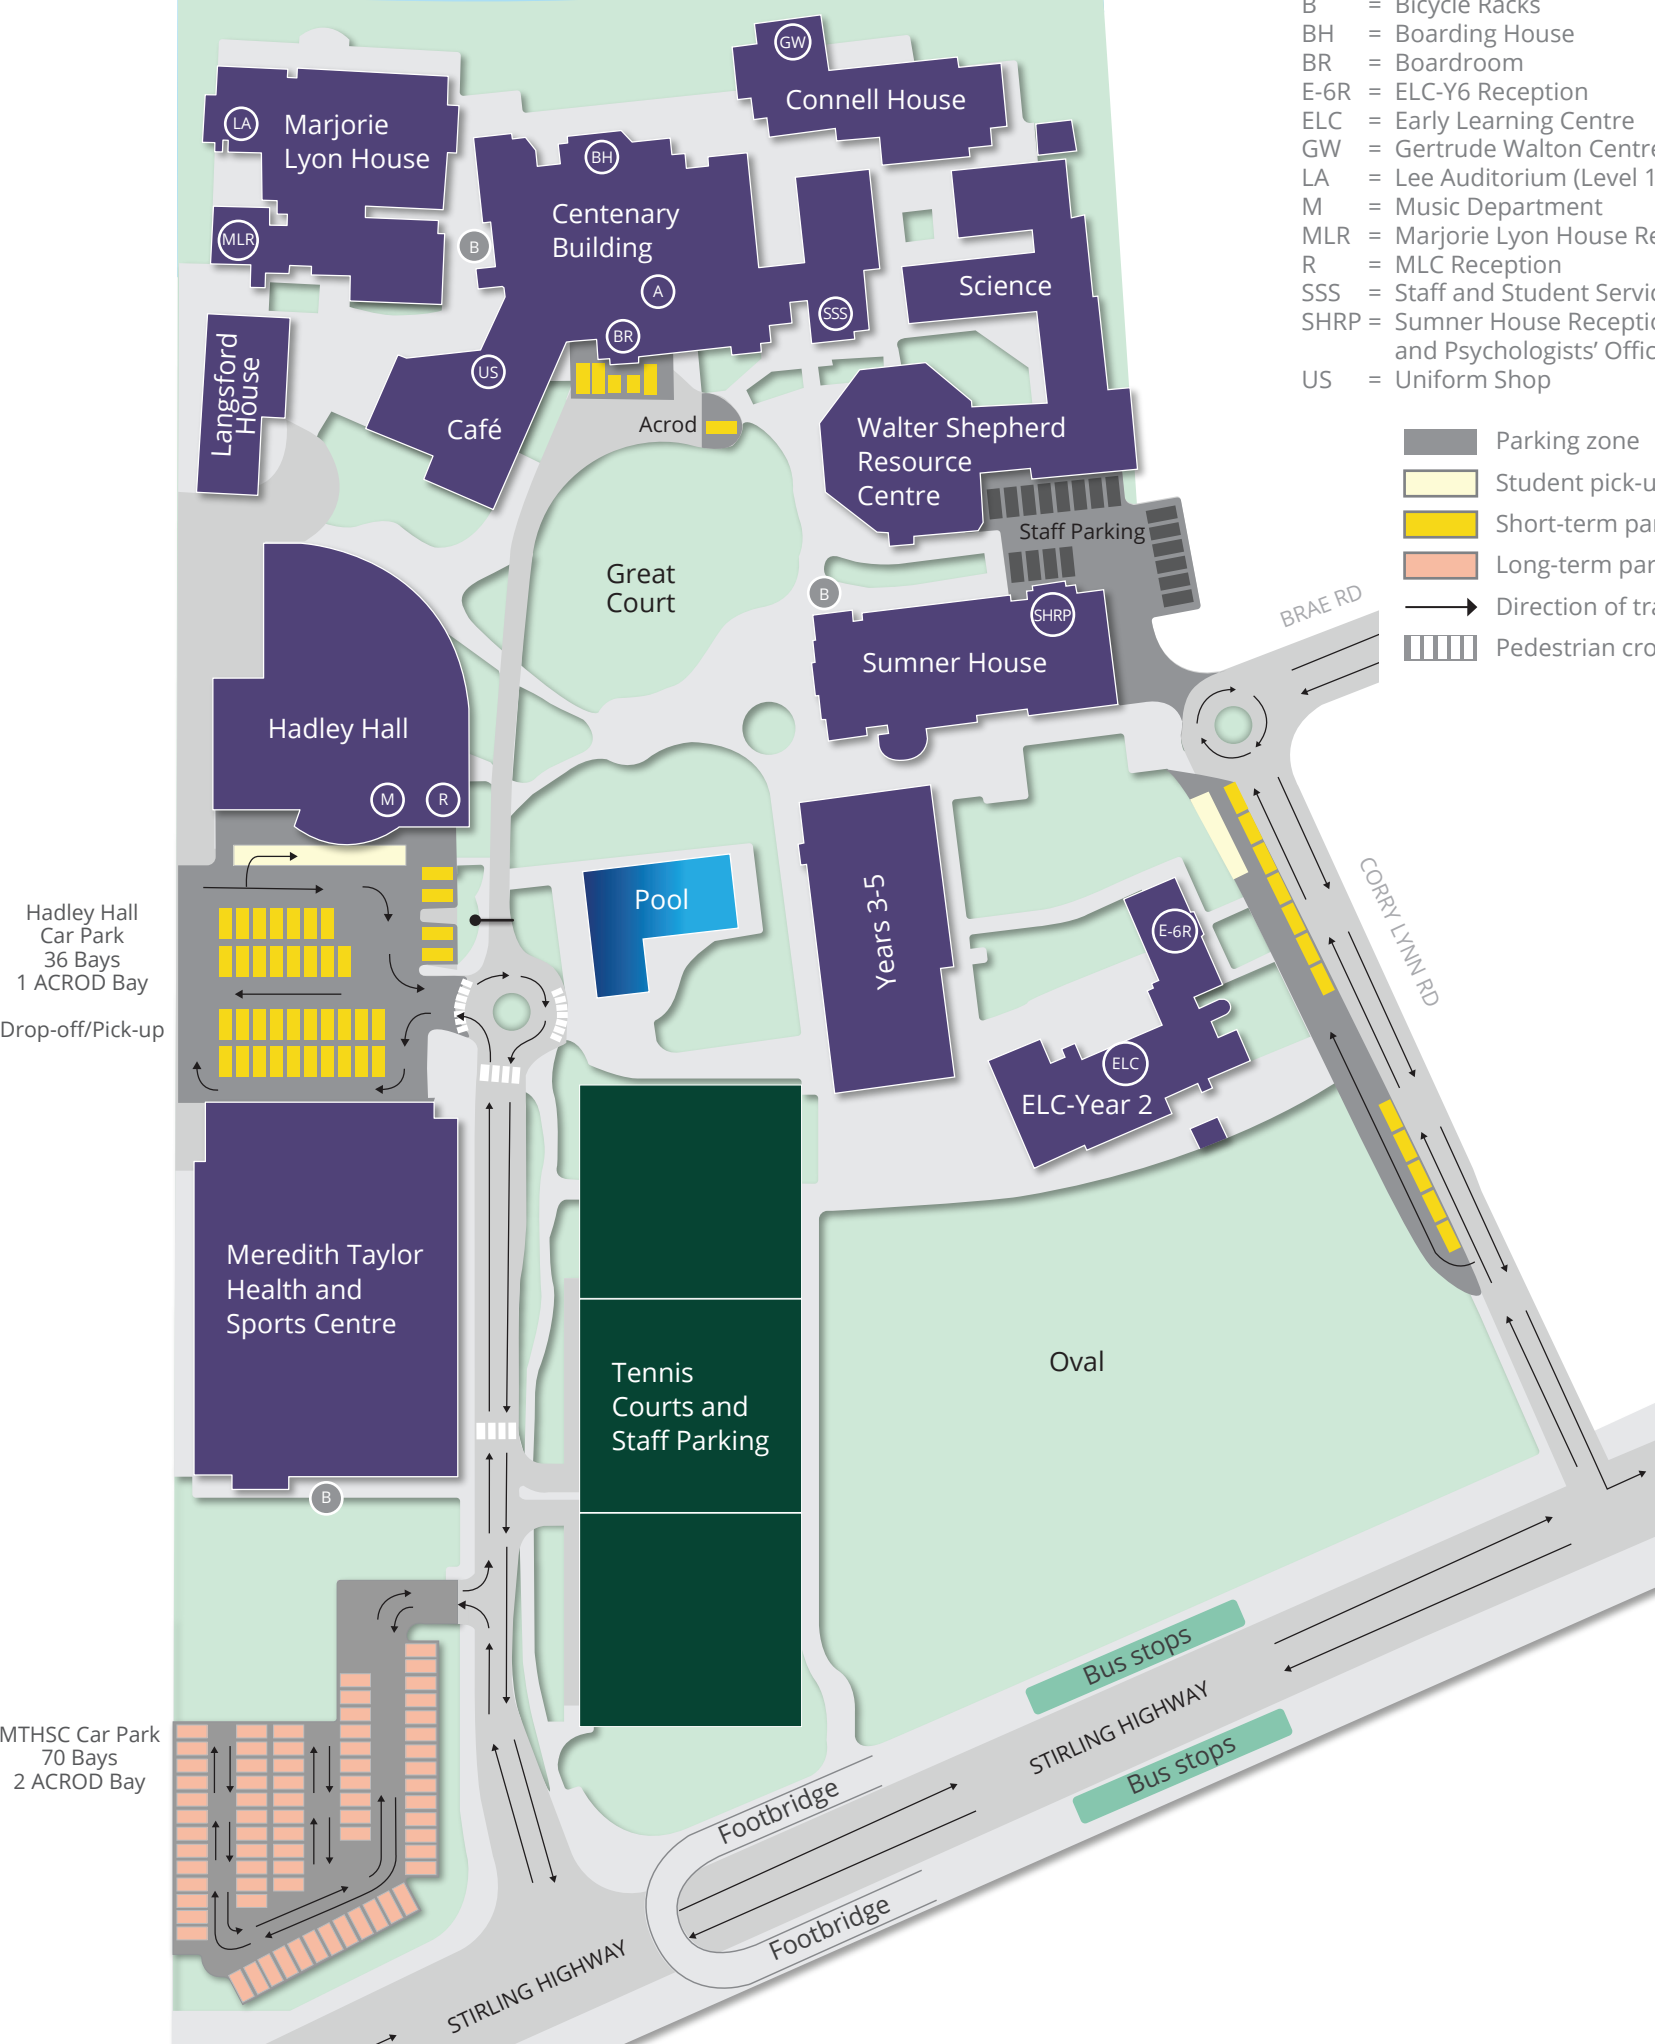

SWAN RIVER

KEY

- A = Administration
- B = Bicycle Racks
- BH = Boarding House
- BR = Boardroom
- E-6R = ELC-Y6 Reception
- ELC = Early Learning Centre
- GW = Gertrude Walton Centre
- LA = Lee Auditorium (Level 1)
- M = Music Department
- MLR = Marjorie Lyon House Reception
- R = MLC Reception
- SSS = Staff and Student Services
- SHRP = Sumner House Reception (Level 3) and Psychologists' Offices
- US = Uniform Shop

-  Parking zone
-  Student pick-up zone
-  Short-term parking zone
-  Long-term parking zone
-  Direction of traffic rotation
-  Pedestrian crossing

Hadley Hall Car Park
36 Bays
1 ACROD Bay
Drop-off/Pick-up

MTHSC Car Park
70 Bays
2 ACROD Bay